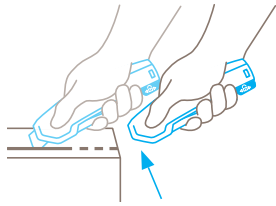

Large smooth-running lever
for right and left handers

Safety lock
for locking and
unlocking the lever

THE SAFER WAY TO CUT.

martor

MARTOR SAFETY KNIFE SECUPRO 625

SAFETY TECHNOLOGY

SECUPRO
= very high safety

Fully automatic blade retraction

The fully automatic blade retraction of the SECUPRO 625 guarantees a very high degree of safety from cut injuries. The blade withdraws into the handle immediately after leaving the material being cut. Even when the lever is still being squeezed.