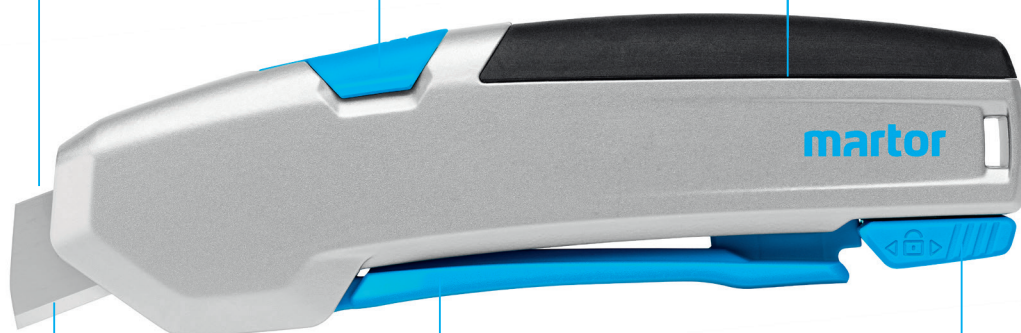

SAFETY KNIFE SECUPRO 625

ORDER NOW!

Order No.	625095.02
Knife size (L x W x H)	154 x 22 x 59 mm
Weight knife	151.0 g
Basic material	Aluminium
Variations	625001.02

VERY HIGH
SAFETY

Fully automatic blade retraction
for a very high user protection

Blade change button
for simple and safe blade
change

Robust ergonomic handle
(incl. soft grip)
for the toughest challenges

15 mm cutting depth
for all common cutting
materials

Short, 2-cutting edge blade
for heavy-duty use

Large smooth-running lever
for right and left handers

Safety lock
for locking and
unlocking the lever

THE SAFER WAY TO CUT.

martor

MARTOR SAFETY KNIFE SECUPRO 625

SAFETY TECHNOLOGY

SECUPRO
= very high safety

Fully automatic blade retraction

The fully automatic blade retraction of the SECUPRO 625 guarantees a very high degree of safety from cut injuries. The blade withdraws into the handle immediately after leaving the material being cut. Even when the lever is still being squeezed.